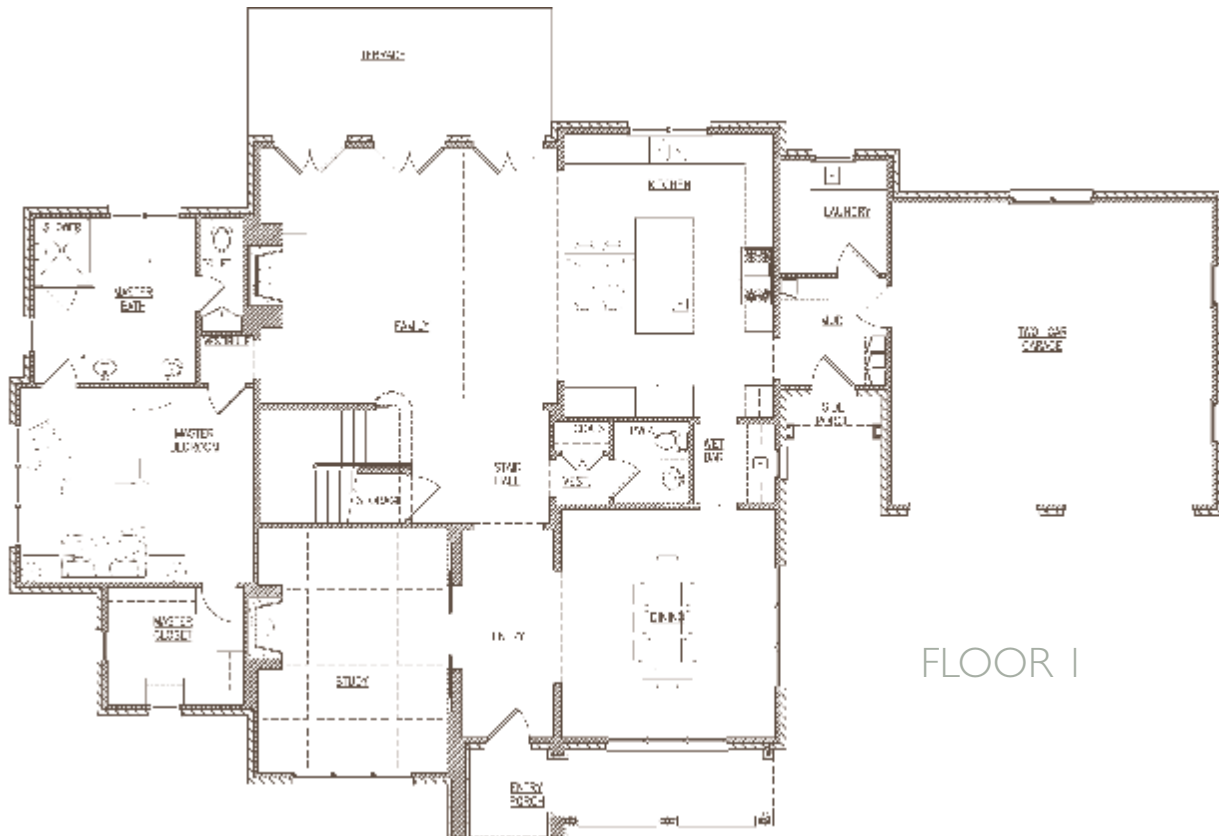

LOT 06

4 BEDROOMS / 4 FULL BATHS / 1 HALF BATH

FEATURES

- 3,692 sf with 4 bedrooms & 4.5 baths
- New construction located in the sought-after historic small town of Franklin, TN
- 10' ceilings on the main level
- Attached 2 car garage
- All brick, Tudor style home
- Entry leads to grand study with coffered ceiling and a fireplace
- Family room opens up to the rear terrace with three sets of French doors

LEDGELAWN

AT FRANKLIN

THE WINSTEAD

FLOOR 1

FLOOR 2